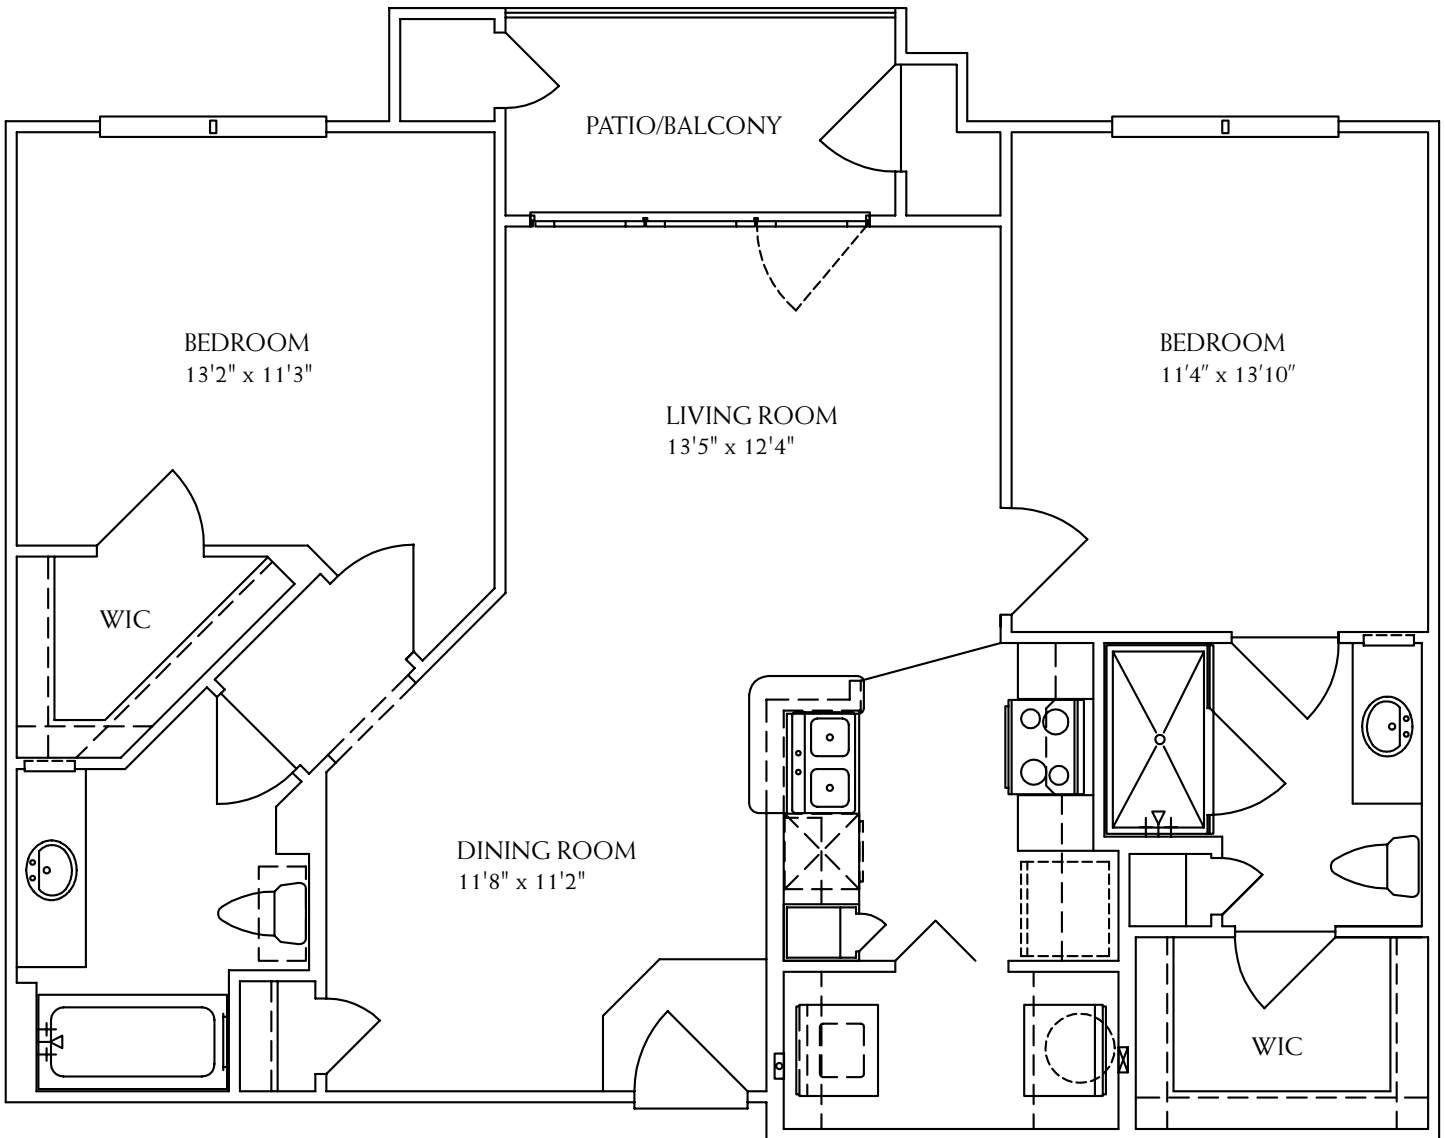

**CASTELLO - B1**

2 Bedroom, 2 Bath

973 Sq. Feet

Measurements may vary slightly.

**The Conservatory at Alden Bridge**

6203 Alden Bridge Drive The Woodlands, Texas 77382 Telephone: 281.681.3102 Fax: 281.681.3105