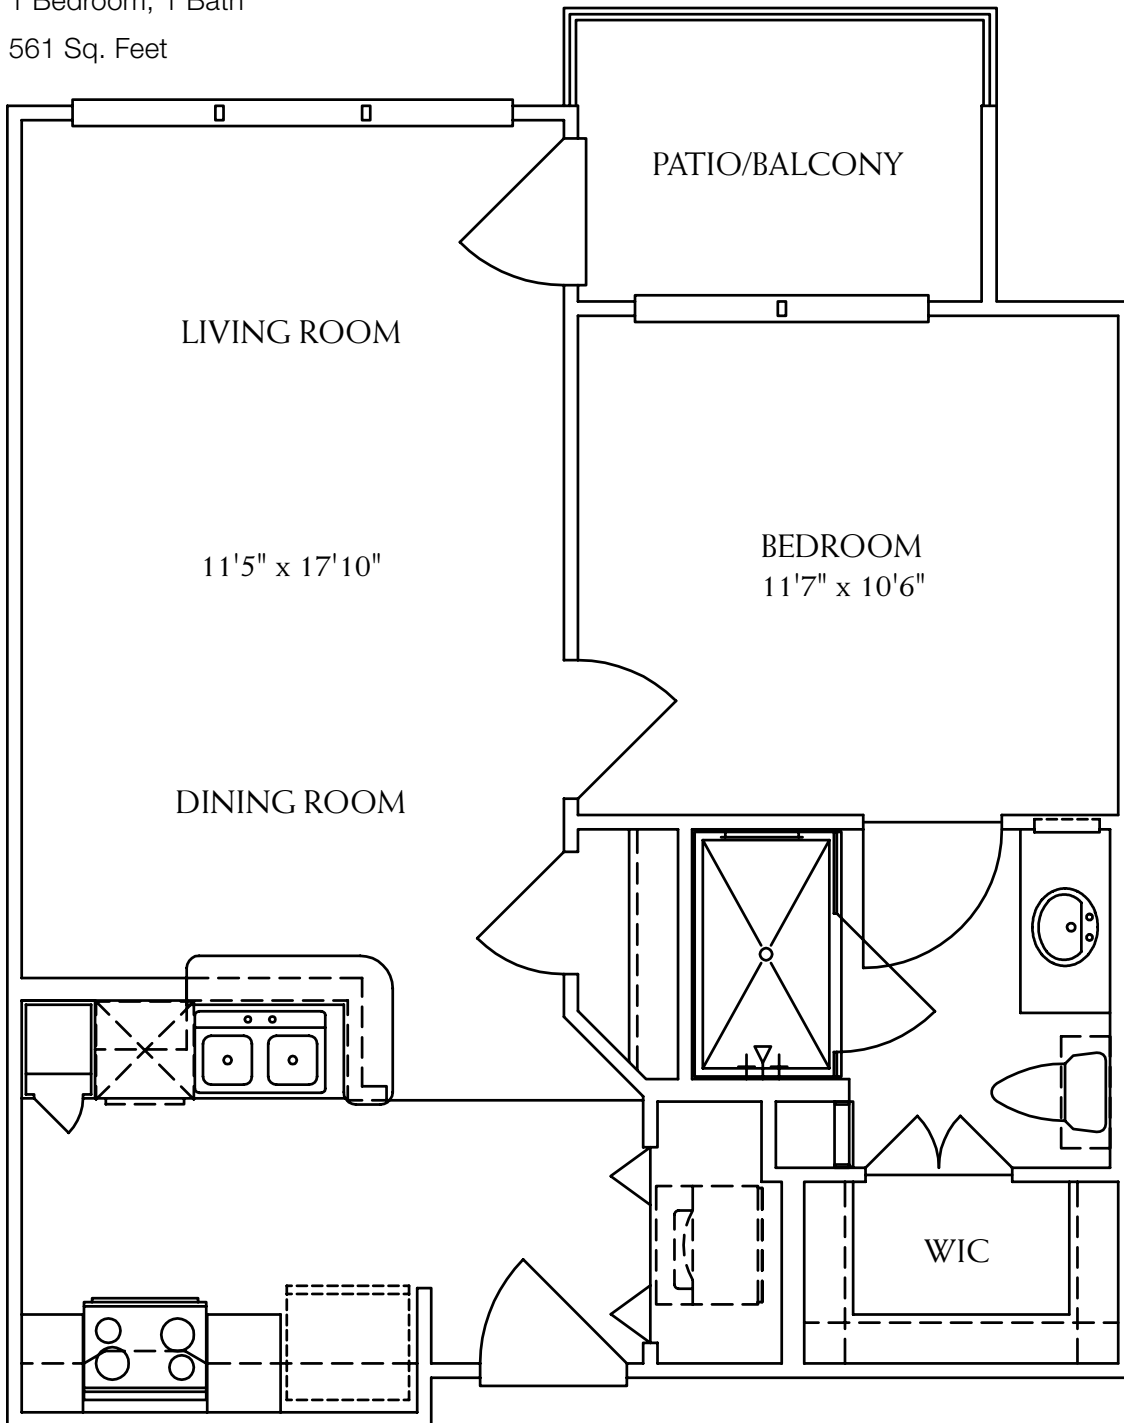

**SIENA - A1**

1 Bedroom, 1 Bath

561 Sq. Feet

Measurements may vary slightly.

**The Conservatory at Alden Bridge**

6203 Alden Bridge Drive The Woodlands, Texas 77382 Telephone: 281.681.3102 Fax: 281.681.3105