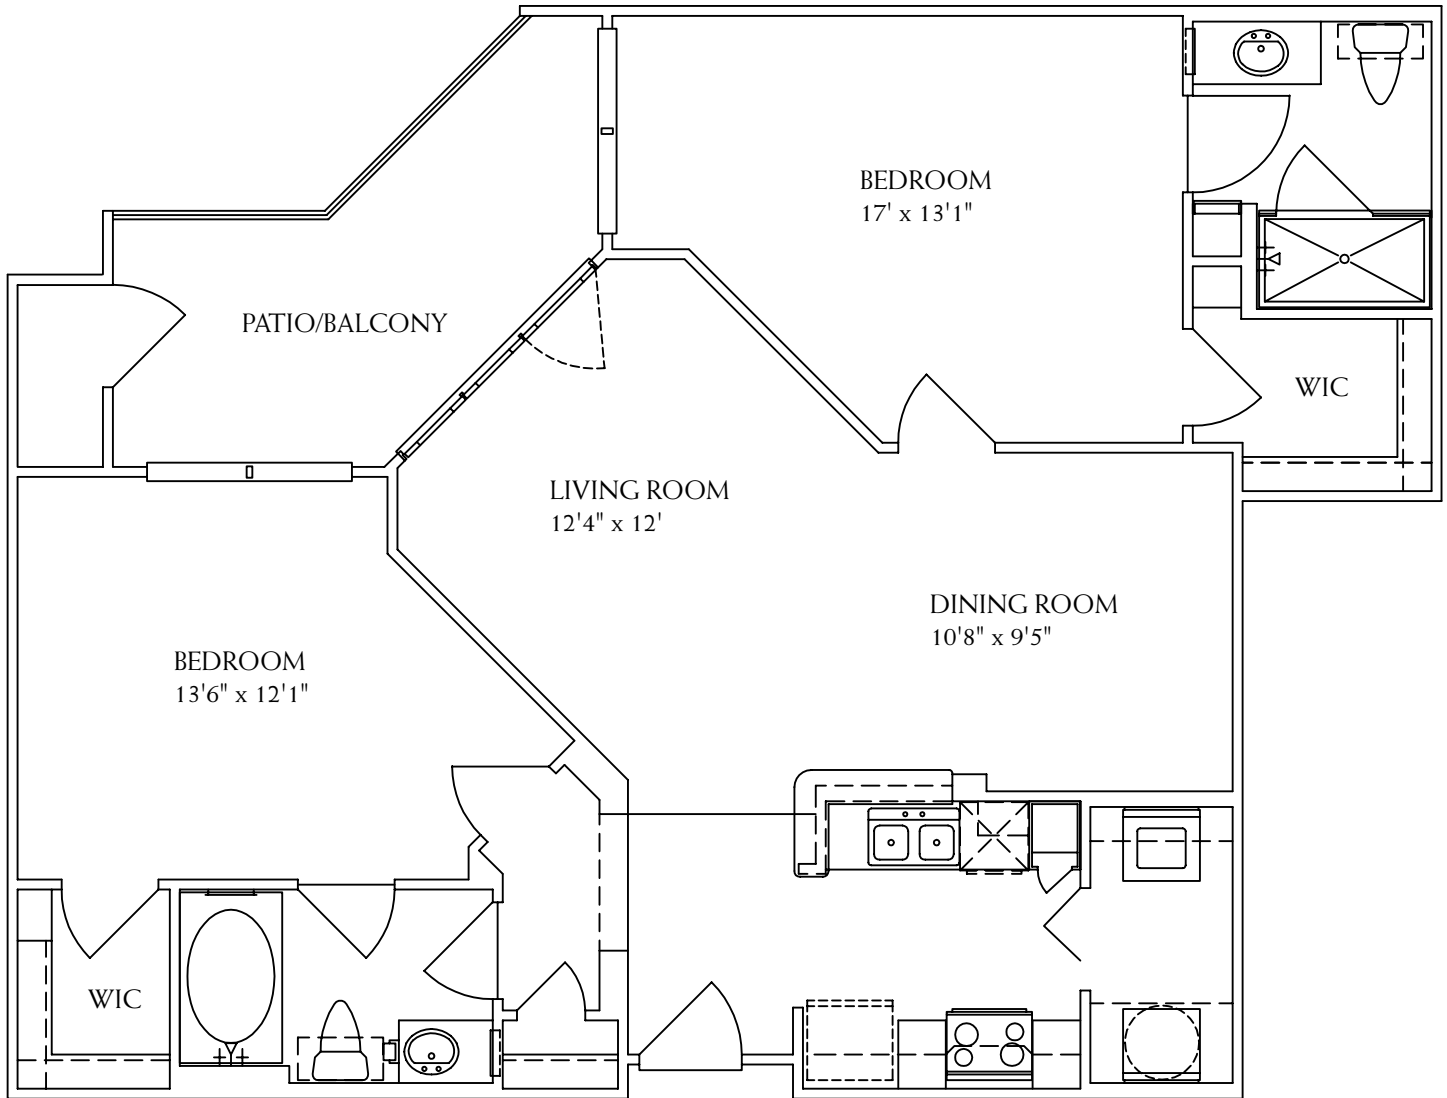

TERRAZA - B2

2 Bedroom, 2 Bath

1,022 Sq. Feet

Measurements may vary slightly.