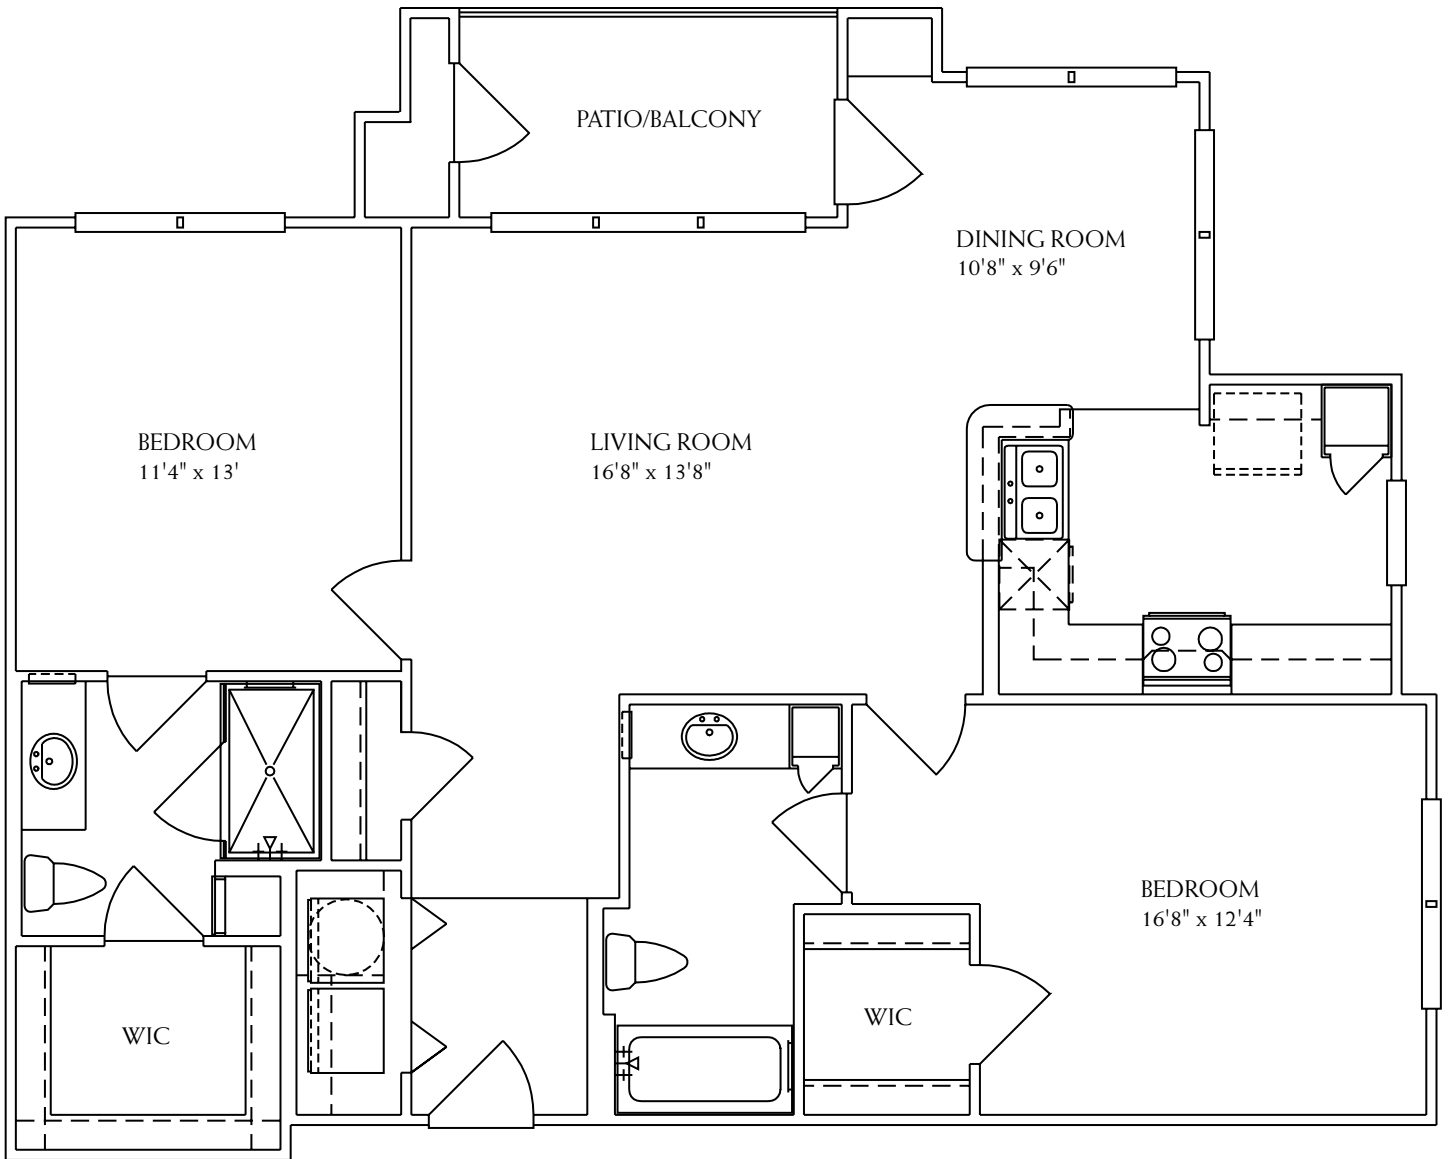

TUSCANA - B3

2 Bedroom, 2 Bath

1,086 Sq. Feet

Measurements may vary slightly.

The Conservatory at Alden Bridge

6203 Alden Bridge Drive The Woodlands, Texas 77382 Telephone: 281.681.3102 Fax: 281.681.3105

www.conservatoryseniorliving.com