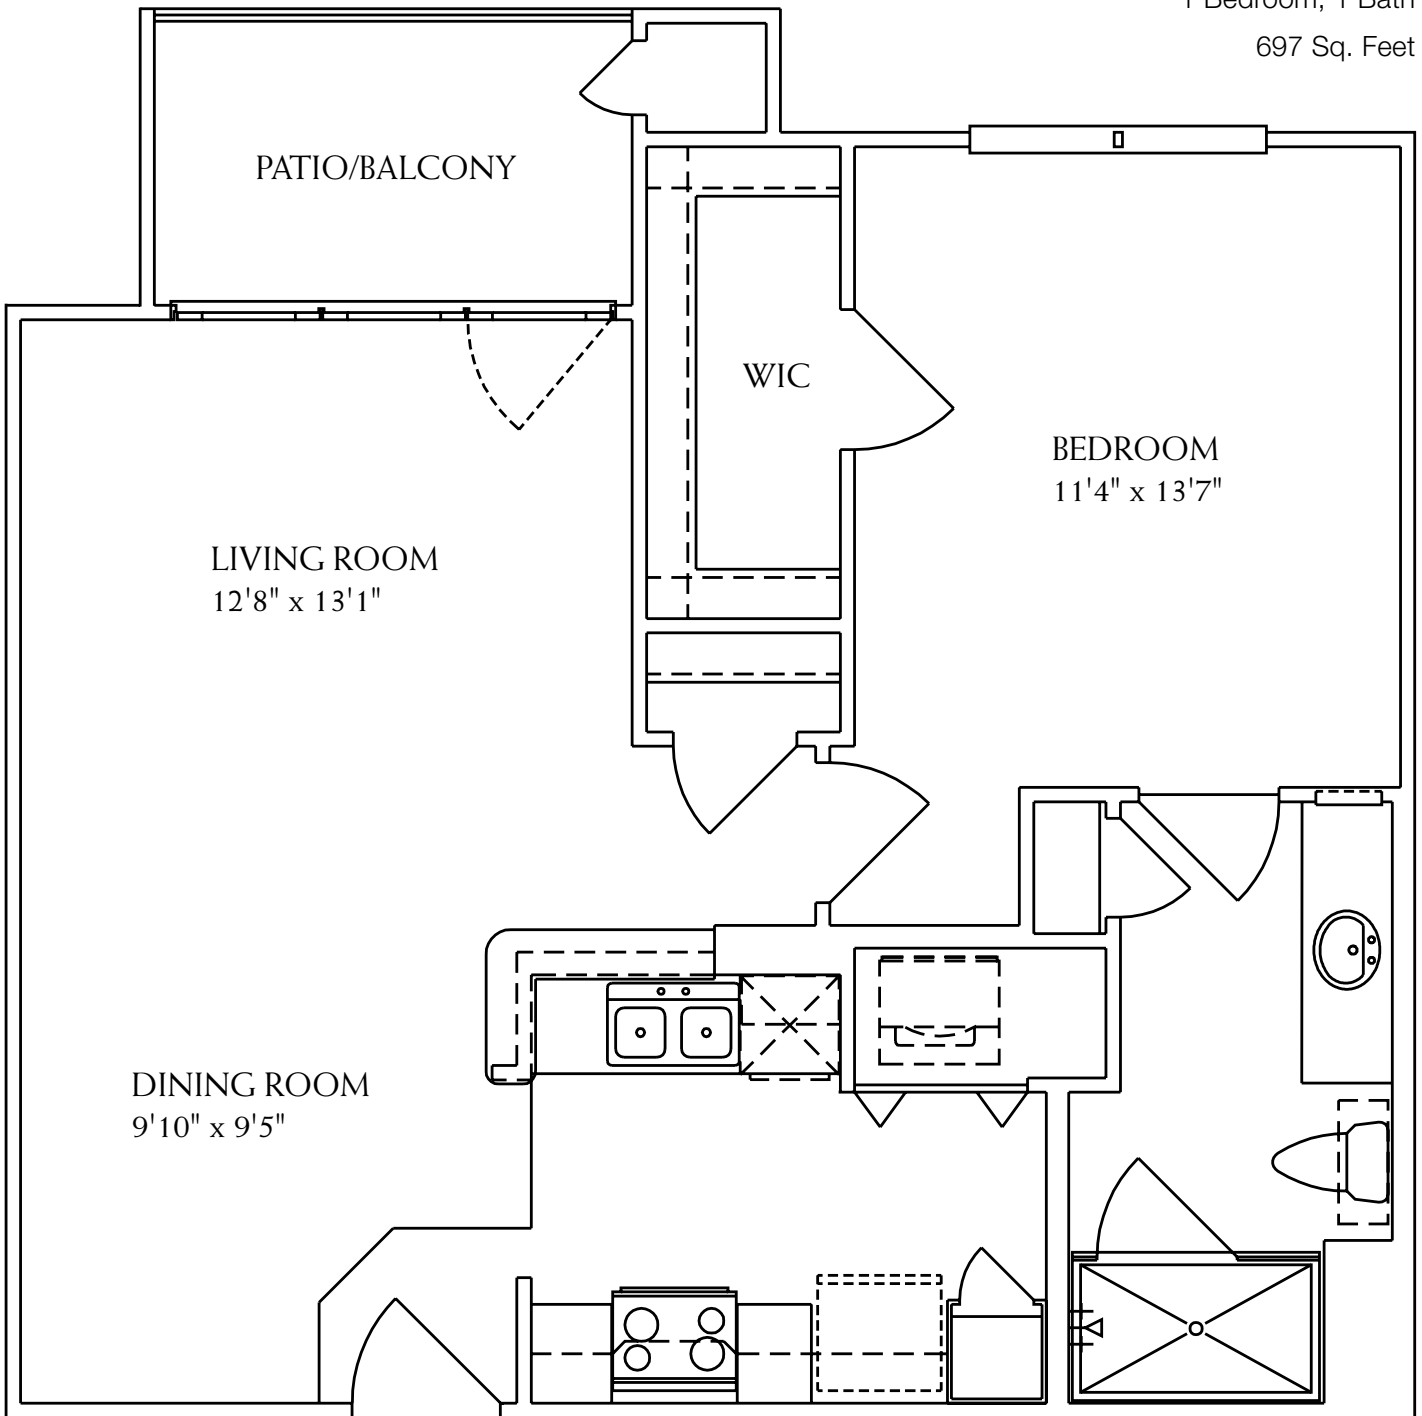

VERONA - A2

1 Bedroom, 1 Bath

697 Sq. Feet

Measurements may vary slightly.

The Conservatory at Alden Bridge

6203 Alden Bridge Drive The Woodlands, Texas 77382 Telephone: 281.681.3102 Fax: 281.681.3105

www.conservatoryseniorliving.com